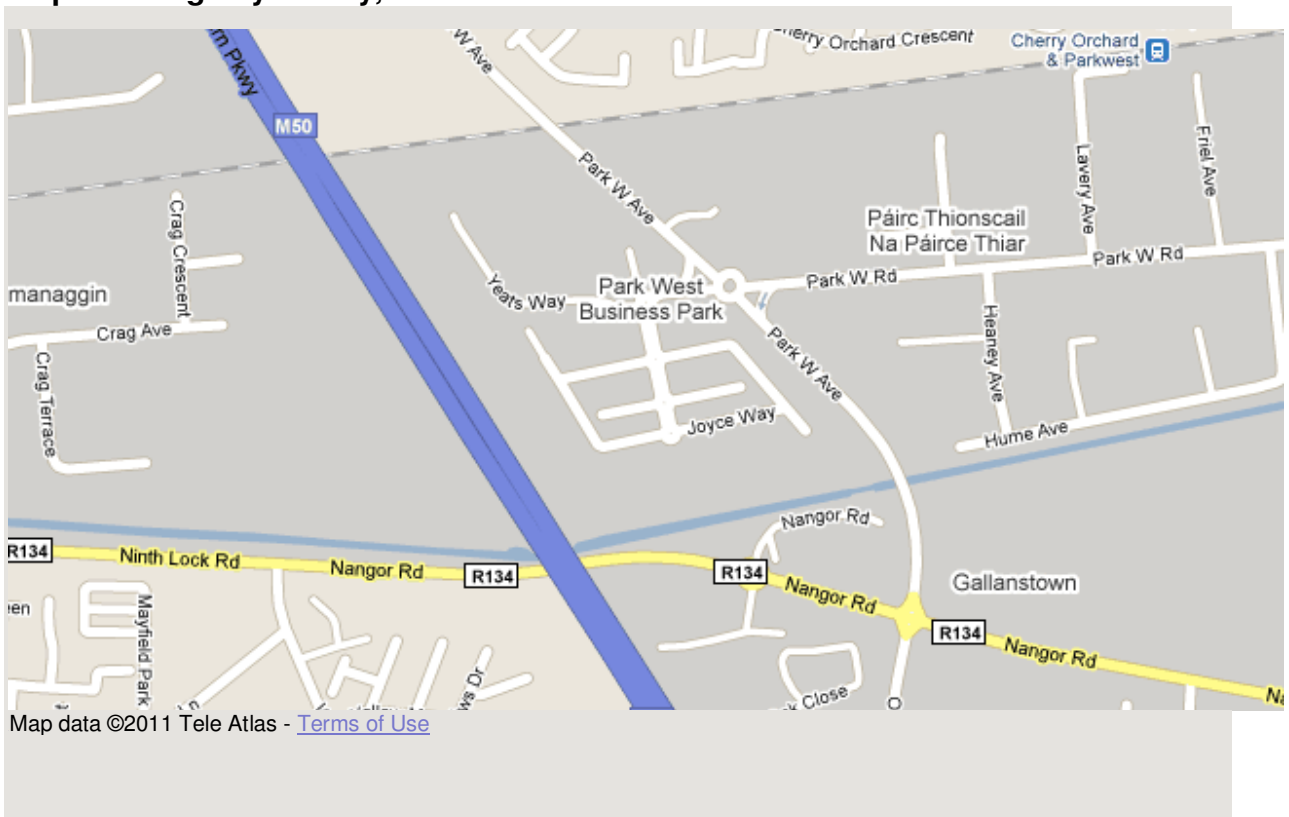

16 Joyce Way,  
Parkwest Business Park,  
Dublin 12.

Please address any correspondence to us at our new address from the end of July.

Our telephone, e-mail and website details are located at the top of this document and remain unchanged.

## Map showing Joyce Way, Park West Business Park:

## Travelling to Park West from Dublin City Centre

1. Head **west** on **College Green/N81** toward **Church Ln**
2. **N81** turns slightly **right** and becomes **High St**
3. Continue onto **Thomas St**
4. Continue onto **James's St**
5. Continue onto **Mount Brown**
6. Continue onto **Old Kilmainham**
7. Continue onto **Emmet Rd**
8. Turn **left** at **Grattan Crescent**
9. Continue onto **Tyrconnell Rd**
10. Continue onto **Naas Rd R110**
11. Slight **left** at **Naas Rd R110**
12. Turn **left** to stay on **Naas Rd R110**
13. Slight **right** to stay on **Naas Rd R110**
14. Move into the left lane to turn right onto the **Nangor Rd R134**
15. Continue onto **Nangor Rd R134**
16. Turn **right** at **Park W Ave**
17. Continue forward on **Park West Avenue**
18. At roundabout take the **1st exit left** onto **Park West Road**
19. Veer **left** onto **Yeates Way**
20. At roundabout take the **2nd exit and continue straight ahead**
21. At the next roundabout take the **2nd exit and continue straight ahead**
22. At next roundabout take the first exit with left turn onto **Joyce Way**
23. The **IFDS Percana** building is the **second on the right hand side**